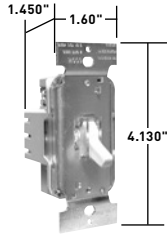

TradeMaster® Toggle Dimmers & Fan Speed Controls

**T600I
TSC5I**

Features

- Tough impact-resistant thermoplastic housing.
- Superior heat management: no time wasting break off tabs.
- Exclusive, screw-pressure-plate back wire terminals eliminates wire nuts.
- Power-failure memory.