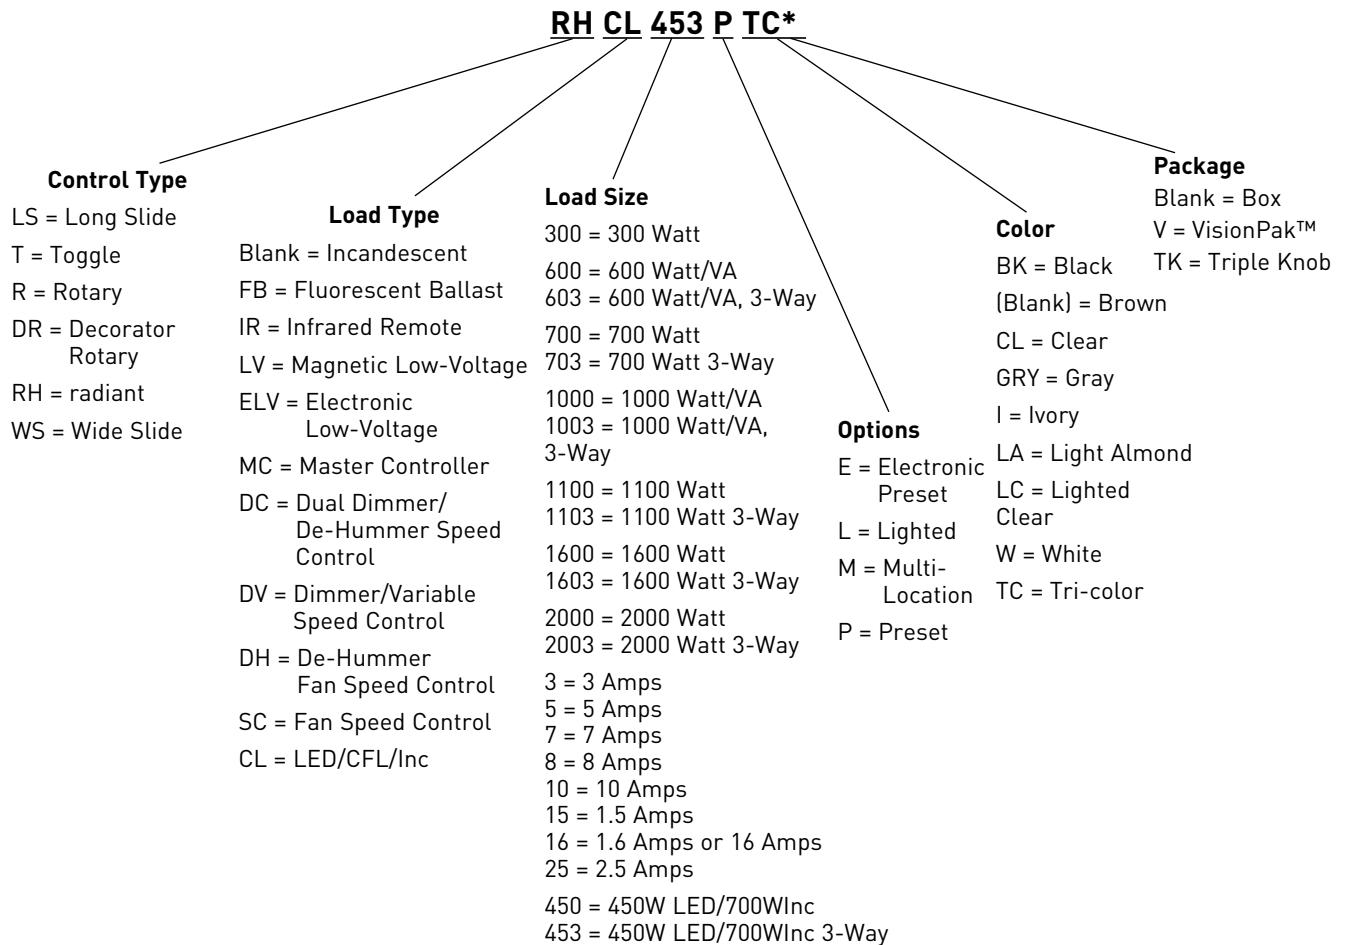

DIMMERS & FAN SPEED CONTROLS

Catalog Numbering System

All Dimmers and Fan Speed Controls use an easy-to-understand catalog numbering system:

WS703PW = Wide Slide, Incandescent, 700# 3-Way, Preset in White

TradeMaster® Toggle Dimmers & Fan Speed Controls

**T600I
TSC5I**

Features

- Tough impact-resistant thermoplastic housing.
- Superior heat management: no time wasting break off tabs.
- Exclusive, screw-pressure-plate back wire terminals eliminates wire nuts.
- Power-failure memory.

CATALOG NUMBER		DESCRIPTION	RATINGS	COLOR
SINGLE POLE	THREE-WAY			
600W INCANDESCENT TOGGLE DIMMERS				
T600I*	T603I**	Non-Preset	120V 600W	Ivory
T600W*	T603W**			White
T600*	T603**			Brown
T600LA*	T603LA**			Light Almond
600W INCANDESCENT – LIGHTED TOGGLE DIMMERS*				
T600LI	T603LI	Non-Preset	120V 600W	Ivory
T600LW	T603LW			White
T600LLA	T603LLA			Light Almond
1000W INCANDESCENT TOGGLE DIMMERS				
T1000I*	T1003I**	Non-Preset	120V 1000W	Ivory
T1000W*	T1003W**			White
T1000*	T1003**			Brown
T1000LA*	T1003LA**			Light Almond
1000W INCANDESCENT – LIGHTED TOGGLE DIMMERS**				
T1000LI	T1003LI	Non-Preset	120V 1000W	Ivory
T1000LW	T1003LW			White
T1000LLA	T1003LLA			Light Almond
600VA LOW-VOLTAGE MAGNETIC TOGGLE DIMMERS*				
TLV600I	TLV603I	Non-Preset	120V 600VA	Ivory
TLV600W	TLV603W			White
TLV600LA	TLV603LA			Light Almond
1000VA LOW-VOLTAGE MAGNETIC TOGGLE DIMMERS**				
TLV1000I	TLV1003I	Non-Preset	120V 1000VA	Ivory
TLV1000W	TLV1003W			White
TLV1000LA	TLV1003LA			Light Almond
TOGGLE FAN SPEED CONTROLS*				
TSC5I	—	Non-Preset, Adjustable Trim	120V 5A	Ivory
TSC5W	—			White
TSC5LA	—			Light Almond

* Available in VisionPak™ packaging, add "V" to Catalog Number. Example: T600LAV.

**Available in boxed packaging only.

MAX. LOAD RATING	GANG REDUCTION	
	2 CONTROLS	3+ CONTROLS
DE-RATING CHART		
5A	4A	3A